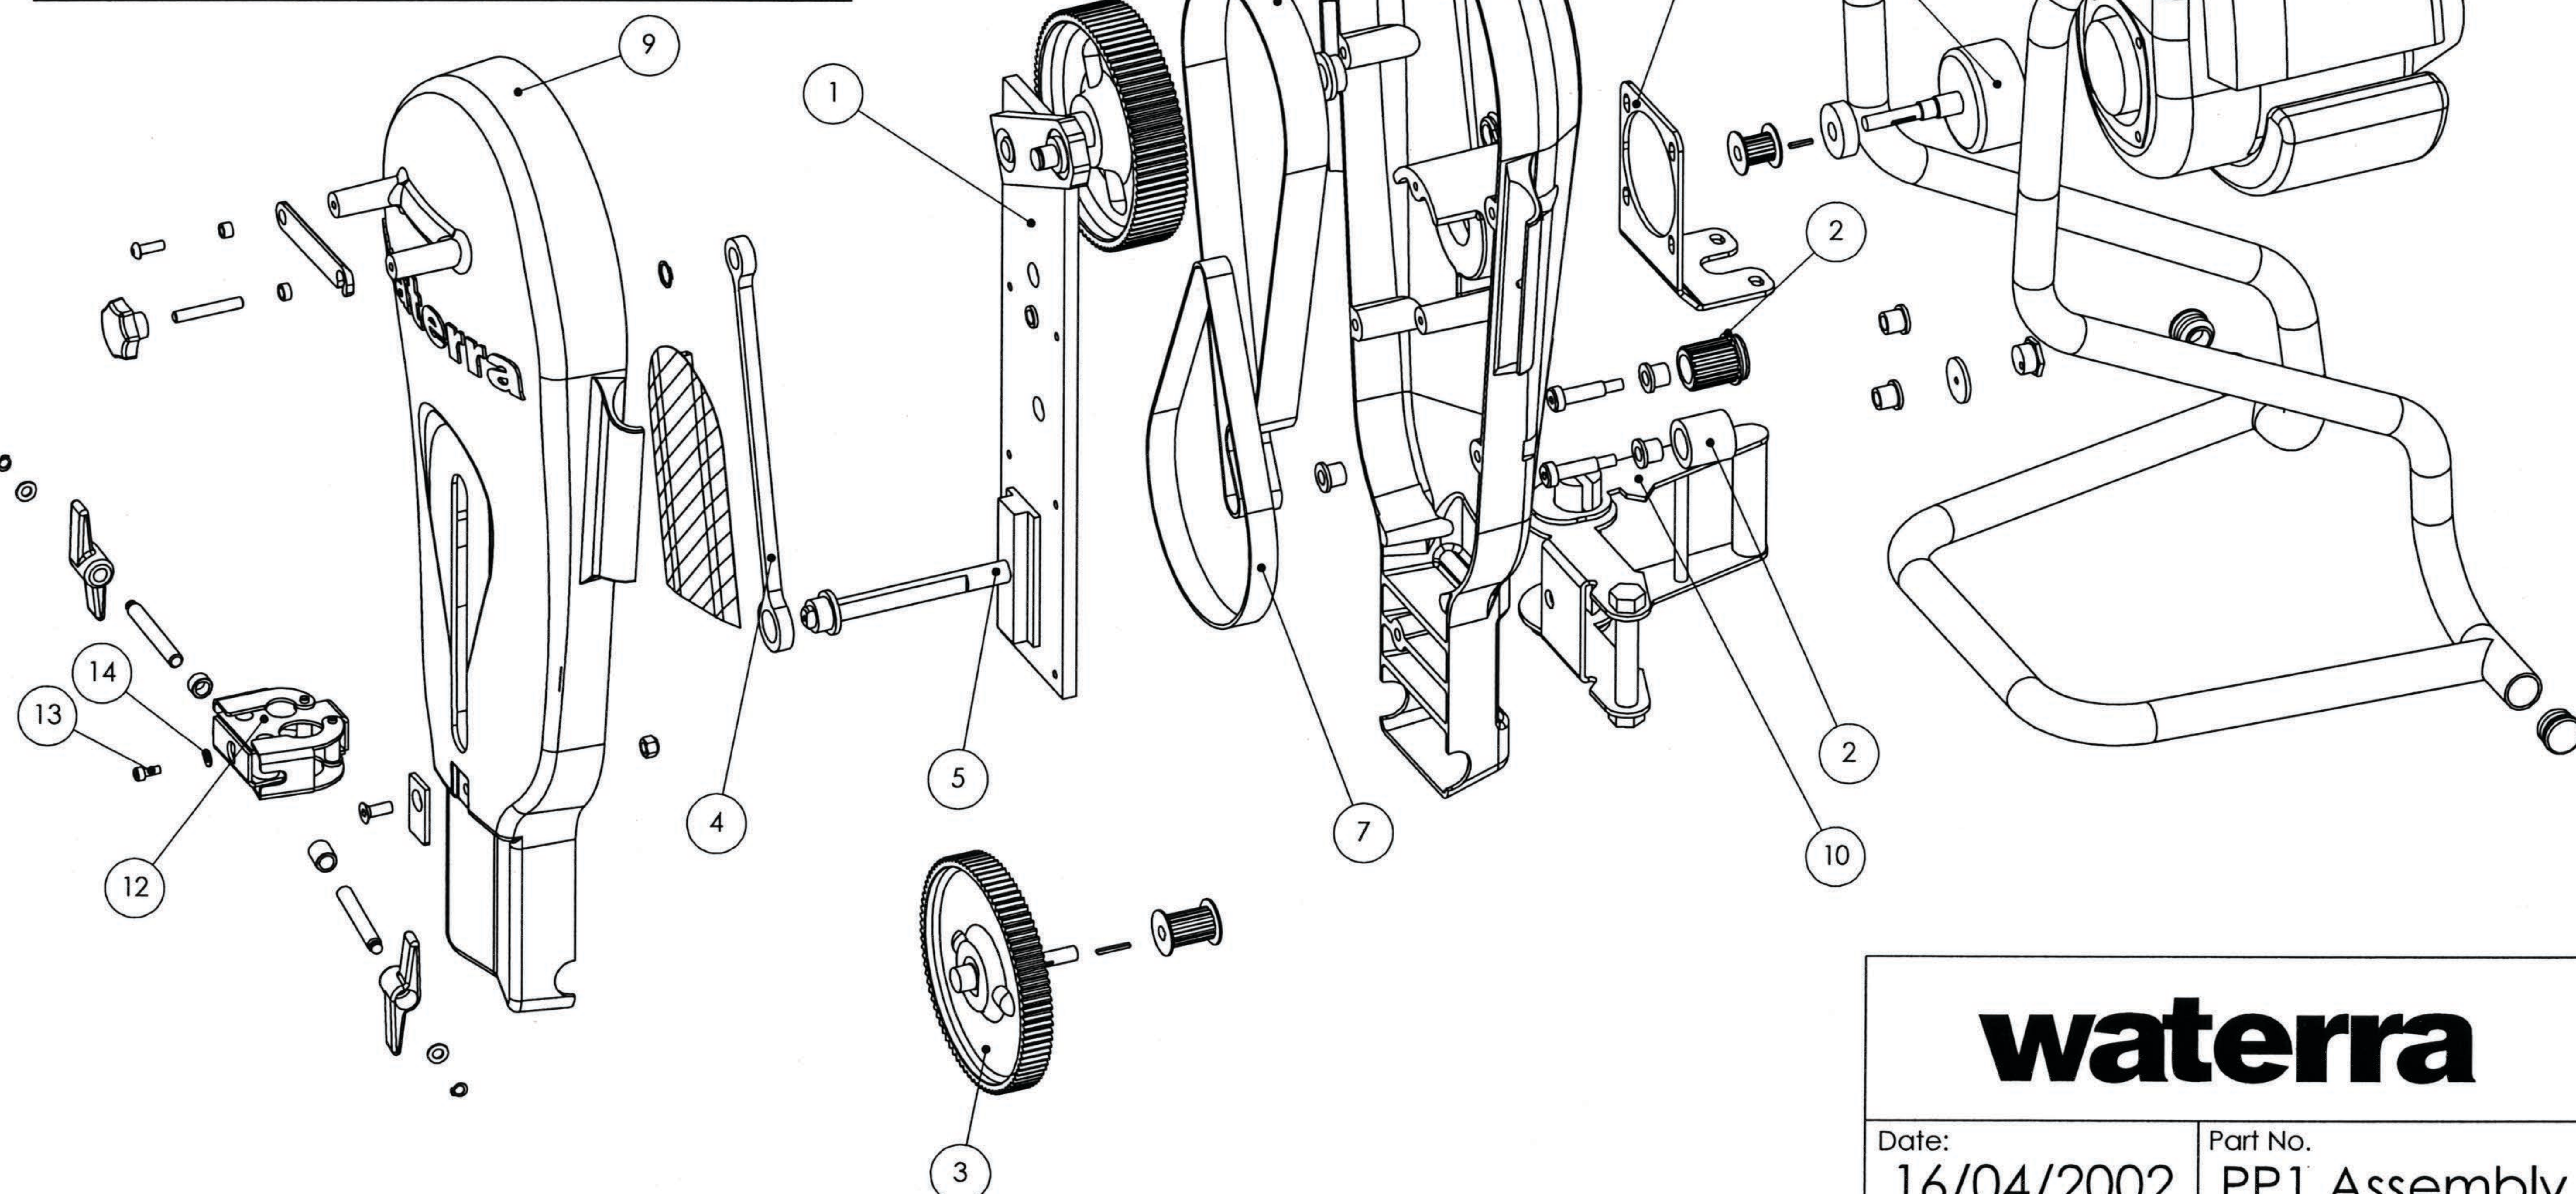

ITEM NO.	QTY.	PART NO.	DESCRIPTION
1	1	585.150	Bearing Plate Assembly
2	1	585.200	Back Casting Assembly
3	1	585.450	Double Gear Assembly
4	1	585.350	Con Rod Assembly
5	1	585.007	Slider
6	1	585.400	Clutch Assembly
7	1	T5-550	Belt
8	1	T5-780	Belt
9	1	585.550	Front Casting Assembly
10	1		Racket Lever
11	1	585.650	Frame Assembly
12	1	585.325	Clamp Assembly 6
13	1		M4 x 10 Cap Head
14	1		M4 Washer
15	1	585.956	GX25 Engine Support
16	1		GX25 Honda Engine

watterra

Date:
16/04/2002

Part No.
PP1 Assembly